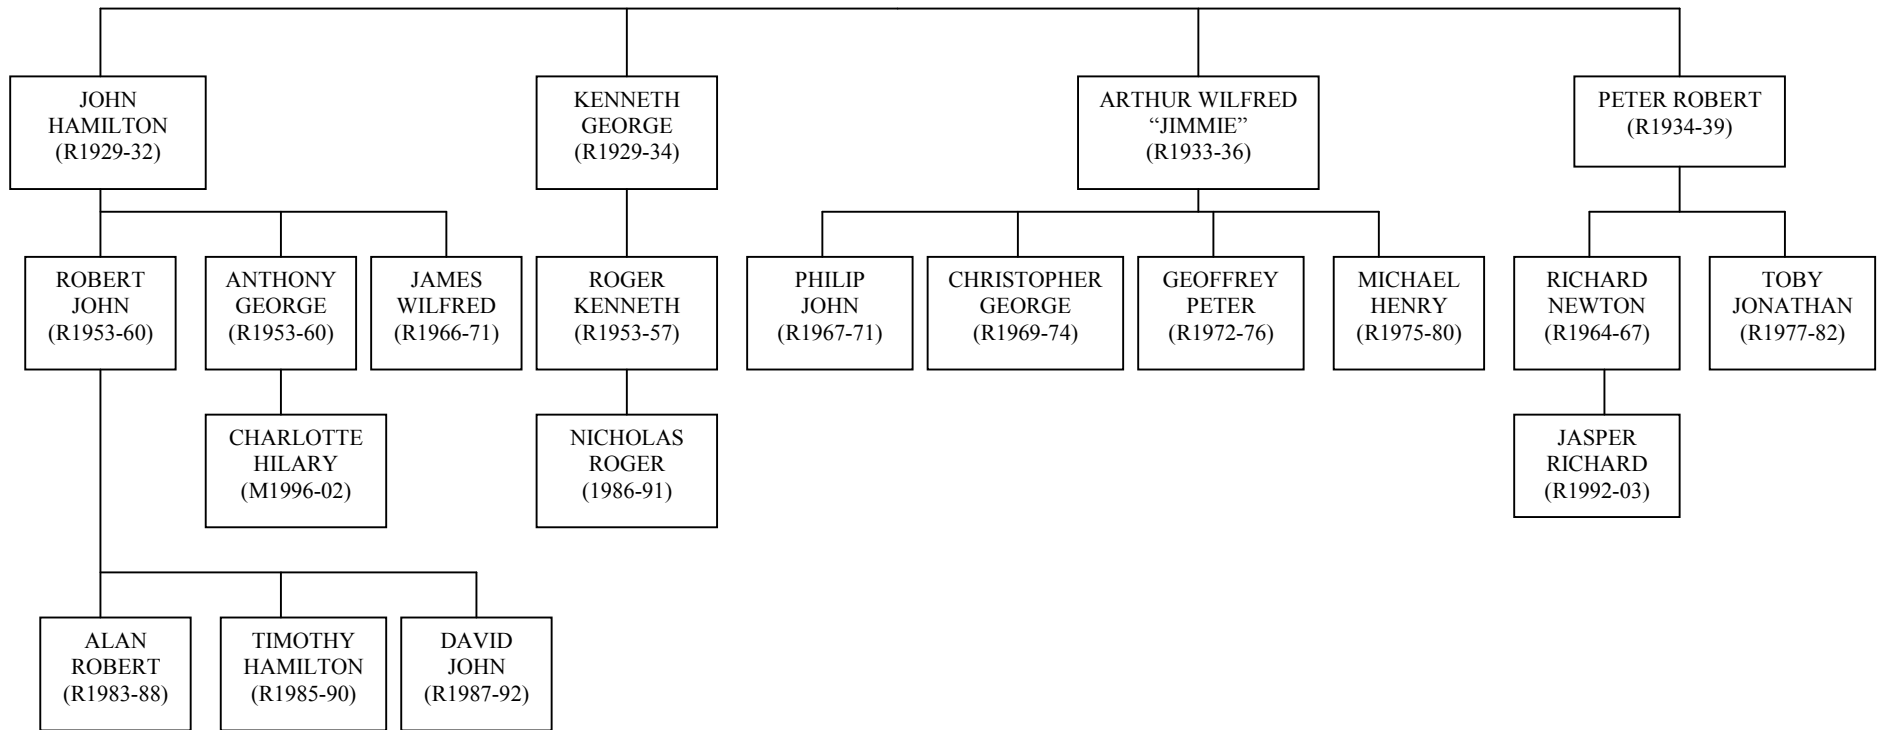

MAYHEW FAMILY (Dates shown are years at Framlingham)

See next page for a great family photo kindly supplied with names by Norman Mayhew (R48-56), who is not related to this Mayhew family

From left to right on photograph :-

Geoffrey (R 69-74) son of Jimmy, Philip (R 67-71) son of Jimmy, Anthony (R 53-60) son of John (R 29-32 decd), Charlotte(M 96-02) daughter of Anthony, Robert (R 53-60) son of John, Jimmy (R 33-36), Richard (R 64-67) son of Peter (R 34-39 decd), Ken (R 29-34), Alan (R 83-88) son of Robert, James (R 66-71) son of John, Tim (R 85-90) son of Robert, Roger (R 53-57) son of Ken and Toby (R 77-82) son of Peter.