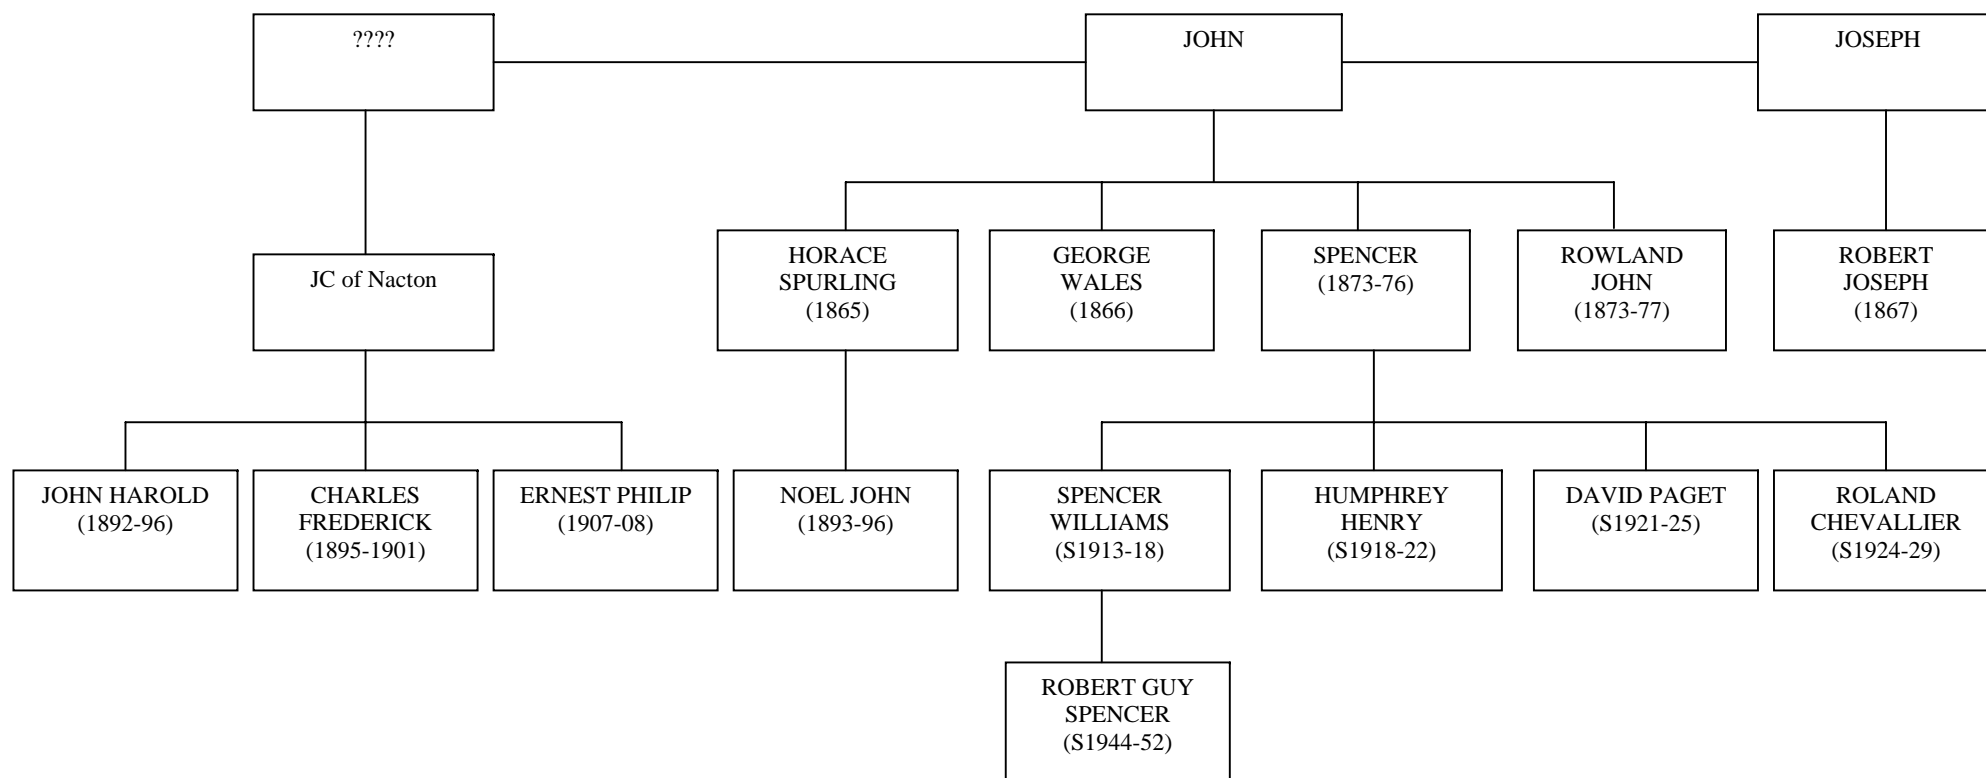

## DAWSON FAMILY (Dates shown are years at Framlingham)

**George Wales Dawson :** one of his sons, OC Dawson, played cricket for South Africa between 1947 & 1950.

**Ernest Philip Dawson :** farmed near Newmarket and was a successful racehorse owner in the 1950's

**Spencer William Dawson :** had to return home from RMA Sandhurst, to run the Stratton Hall farm, following the sudden death of his father

**Robert Guy Spencer Dawson :** played hockey for Suffolk, Ipswich, Norfolk, Norwich Grasshoppers and Southgate. Played cricket for Ipswich and East Suffolk and Norwich Wanderers and has been a member of the MCC since 1965. He was commissioned into Suffolk Regiment and served in 1<sup>st</sup> Battalion in Cyprus 1956/7. Director of Balding and Mansell, fine art printers, working extensively with museums and galleries throughout the USA and Europe.