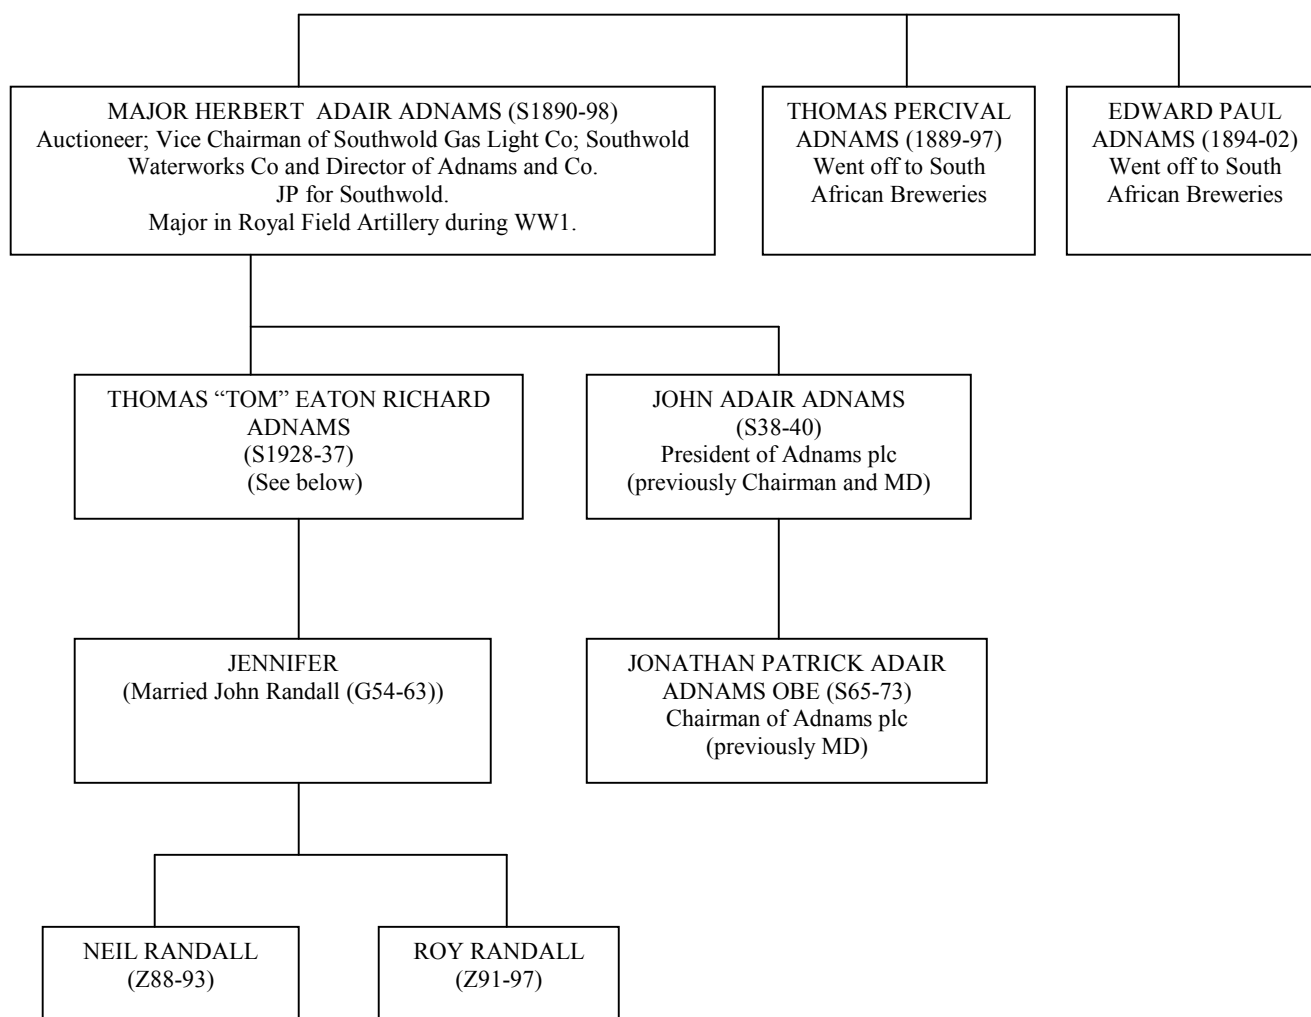

ADNAMS FAMILY (years in brackets are time at Framlingham)

For further information on "Tom" see <http://www.oldframlinghamian.com/staticpages/index.php?page=20031007182322186>

Jonathan was awarded an OBE in the 2009 New Year's Honours List for corporate social responsibility – see <http://www.oldframlinghamian.com/images/articles/JONATHANPATRICKADAIRADNAMSOBES65-73.pdf>